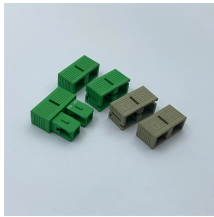

Sc Single-port fiber optic information panel

Sc Single-port fiber optic information panel

This 1 port FTTH fiber wall outlet is a small-sized end-user home termination box that designed for the connection between optical fiber cable and ONT.

Enhance your fiber optic infrastructure with the Depoguye Wall-mounted one port fiber optic information socket panel. Made from durable plastic, this SC fiber optic wall connector panel is designed for easy ...

Ortronics fiber adapter panel allows for flexibility and expansion with an industry accepted style. The adapter panel snaps in for installation and can be removed easily for future changes. The adapter ...

Indoor Wall Mounted, Single Door Optical Fiber Information Panel is ideal for end ...

Indoor Wall Mounted, Single Door Optical Fiber Information Panel is ideal for end terminations of fiber optic runs in residential or commercial buildings. The PPFTB-E-SC comes with 2 Simplex SC/UPC ...