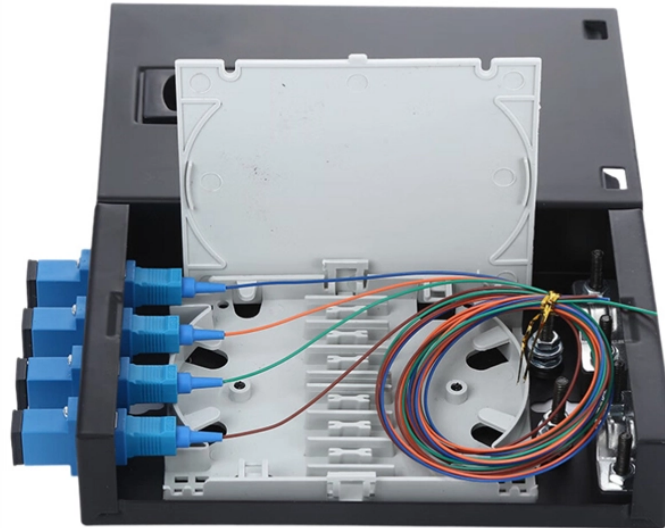

Saudi Arabian Access Switch QSFP

Overview

With competitive pricing, space-saving features, and MC-LAG switch redundancy ensuring continuous networks, the QSW-M7308R-4X enables businesses to quickly upgrade to an ultra-high-speed backbone network infrastructure for building secure and reliable high-speed network transmission. With competitive pricing, space-saving features, and MC-LAG switch redundancy ensuring continuous networks, the QSW-M7308R-4X enables businesses to quickly upgrade to an ultra-high-speed backbone network infrastructure for building secure and reliable high-speed network transmission. The HPE FlexFabric 5940 Switch Series is a family of high-performance and low-latency 10GbE and 40GbE top-of-rack (ToR) data center switches. The 5940 Switch includes 100G uplink technology which is part of the HPE FlexFabric data center solution and is a cornerstone of the FlexNetwork. Ethernet Network Data Switches - QSFPTek Chat with us, powered by LiveChat Welcome to QSFPTek Global Free shipping on U. 8 Global warehouse Currency: USD USD - US Dollar EUR - Euro JPY - Japanese Yen KRW - Korean Won English Contact Us Products Categories NVIDIA InfiniBand. The UAE and Saudi markets are booming with data-center builds, enterprise