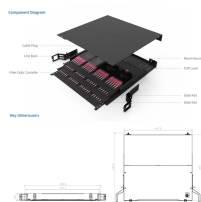

Looking to replace SEPARATION TECH ST1507? Fluitek Part FLK02-05621 From Fluitek Was Designed To Be A Perfect Replacement. Fluitek Pleated Synthetic Elements filters are manufactured ...