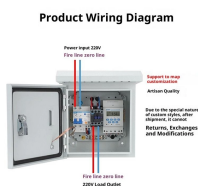

A pre-assembled terminal distribution box is an ideal supporting device for the wiring between optical nodes and terminal equipment in fiber optic transmission networks.

SMC fiber optic distribution boxes are designed to withstand harsh outdoor environments and provide excellent protection for fiber optic cables and equipment. The boxes are made of high-strength SMC ...