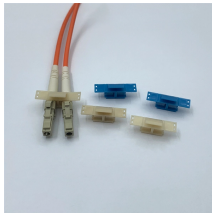

Round pipe in household electrical distribution box

Round pipe in household electrical distribution box

Shop round electrical boxes with ample internal space for wiring and electrical connections. Find options suitable for ceiling lights, smoke alarms, and more.

Learn about the different components of a residential utility pole diagram, including power lines, transformers, meters, and more. Find out how these elements work together to deliver electricity to ...

Shop conduit junction boxes and circular conduit boxes for secure wire connections. Available in metal and round styles for indoor and outdoor electrical use.

Connecting made easy: How to effortlessly connect PVC conduit to electrical boxes! Installing electrical systems just got simpler with Ledes' seamless condui...

Connecting PVC conduit to an electrical box typically involves the use of a PVC conduit connector or a PVC conduit hub.

Since PVC junction boxes are lighter and easier to install than NEC approved metal enclosures, they are a great option for protecting electrical connections with less work and less expense.