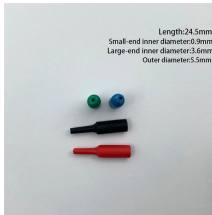

Connecting PVC conduit to an electrical box typically involves the use of a PVC conduit connector or a PVC conduit hub.