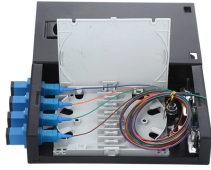

Connecting made easy: How to effortlessly connect PVC conduit to electrical boxes! Installing electrical systems just got simpler with Ledes' seamless condui...