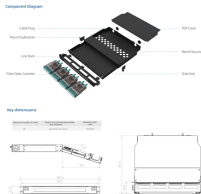

## Right-angle finished cable trays

Cable trays and baskets are designed to help support and route cable bundles in an organized manner along ceilings or walls. Shop for cable tray systems now.

Shop Our Inventory Of Cable Tray Online. Graybar Is Your Trusted Distributor For Cable Tray And Fittings.

Stock up on cable trays. Find the right angle tray you need to craft customized cable management systems at work or home from Alibaba .

Cable Tray, 2" Depth x 4" Width x 10" Section, Material: Carbon Steel. Finish: Electroplated Zinc.

The Cable Tray is a simple cable management solution to help organize your desk's wires and cables.

Cable Tray and Cord Reels Precision engineered. Constructed from high-quality welded steel wire, Cablofil® Wire Mesh Cable Tray is the result of decades of research and over 94,000 miles of ...