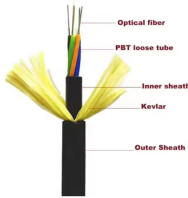

Mersen power distribution blocks provide a safe and easy method of splicing ...

Mersen power distribution blocks provide a safe and easy method of splicing cables, splitting primary power into secondary circuits and fulfilling requirements for fixed junction tap-off points.

Learn what a power distribution box is, how it works, key components, types, and why it's vital for safe and efficient electrical systems.

The fiberglassBOX™ switch and outlet boxes are molded of impact-resistant, high-strength fiberglass reinforced thermoset polyester material. The fiberglassBOX “Premier Series” line of products was ...

Mersen power distribution blocks provide a safe and easy method of splicing cables, splitting primary power into secondary circuits and fulfilling requirements for fixed junction tap-off points. Unless noted ...