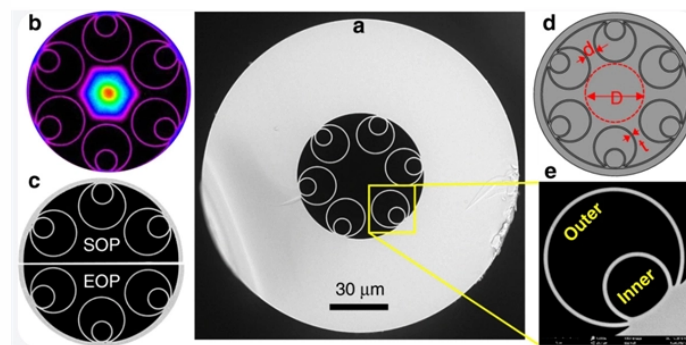

Recommended Styles of Distribution Box Covers

Recommended Styles of Distribution Box Covers

A septic distribution box is required for proper drainage and management of waste in a septic system. Our concrete septic distribution boxes do the trick!

Explore reliable FTTH terminal boxes for secure fiber termination and distribution. Wall-mounted design, robust build, for home and industrial optical networks.

When choosing the best septic distribution box covers, consider options like the 12×17 Valve Box Cover Lid for sprinkler irrigation, the durable NDS Rectangular Valve Box Cover for septic ...