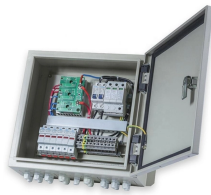

## Rd cable tray

## Rd cable tray

Chalfant Ladder Cable Tray Systems are ideal for indoor and outdoor cable management. They provide reliability, ease of installation, and cost savings both initially and long term.

As a less-expensive alternative to conduit, a stronger alternative than wire basket, and superior to generic tray, Snap Track saves on labor and reduces total installed costs.

Splice plates. Splice plates shall be supplied with the straight sections of the tray and are installed with four sets of nuts/bolts that are also supplied. Splice plates fit internally to the tray and are one-piece ...