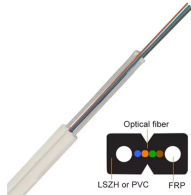

Choose from our selection of cable installation tools in a wide range of styles and sizes. Same and Next Day Delivery.