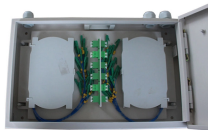

Chalfant Ladder Cable Tray Systems are ideal for indoor and outdoor cable management. They provide reliability, ease of installation, and cost savings both initially and long term.