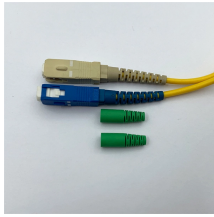

CMX-rated IP68 waterproof RJ45 patch cords engineered for harsh environments. Dust & moisture resistant, 3-prong blade connectors, 1-20m lengths available.

Compact Mini SC APC to SC APC waterproof fiber patch cable offers IP68 outdoor sealing, low-loss performance, and long-term reliability for FTTH deployments.

Contact Us

For more information, pricing, or custom solutions, please contact us:

Website: <https://samastersbaseball.co.za>

Email: sales@samastersbaseball.co.za

Phone: +27 63 874 2095

Address: 15 Innovation Drive, Technopark, Stellenbosch, 7600, South Africa

This document is for informational purposes only. Specifications subject to change without notice.