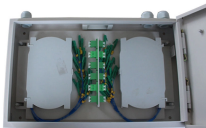

Cable Tray Price List - Free download as PDF File (.pdf), Text File (.txt) or read online for free.