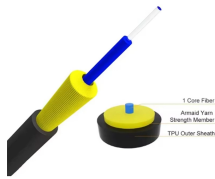

A Cable Tray, Ladder and Trunking Supplier in Singapore. Cable ...