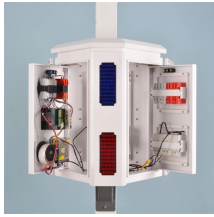

Our reliable enclosures and accessories allow you to rapidly deploy an Ethernet/IP network on the plant floor while reducing installation time and life-cycle costs.

Depending on the features of the cabinet you select, there can be perforated front and rear doors that allow for additional airflow. Graybar has a great selection of network racks and cabinets to fulfill the ...