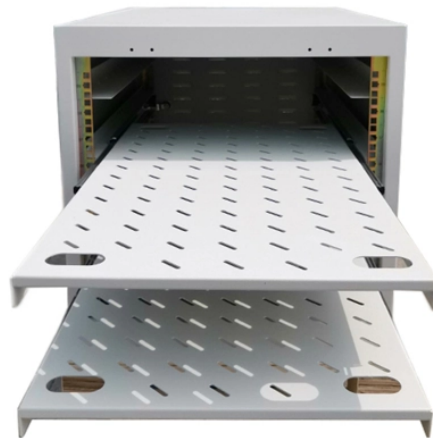

Price of Network Cabinet Suspended Installation

Overview

Most small office builds (24-60 drops, Cat6) land in a \$125-\$225 per drop range when the space is open, pathways exist, and testing is standard. The 42U rack is ideal for medium to large data centers, providing ample space for essential IT equipment and network infrastructure, as well as neatly manage power and data cables. 42U 24" Depth IT & Telecom Cabinet SRF 4. 24" DEEP ENCLOSURE - 24" (600 mm) overall depth with 20" usable mounting depth and standard 19-inch rack compatibility for routers, switches, patch panels. Intellinet Network Solutions' network cabinets and open frame racks present a versatile and all-encompassing solution for your network installation needs. Crafted from premium materials with meticulous attention to detail, they feature a cold-rolled, galvanized steel frame and a tempered-glass. Network cabinets are enclosed systems designed to securely store, organize, and protect networking and IT equipment such as switches, routers, patch panels, servers, power strips, and cable management components. Older buildings, overtime, or premium materials push higher. Lead times vary from 2-3 weeks for simple tenant improvements to 6-10 weeks when permits.

Discover our selection of 42U network racks. ☐☐ 19" 42U Enclosed & Open frame ...

About this item HOME LAB SERVER RACK - Wall mount rack cabinet designed ...

Our firm provides IT Technical Services & Support for businesses in San Jose, the rest of CA, and nationwide. Share your requirements, and we'll dispatch technicians fast.