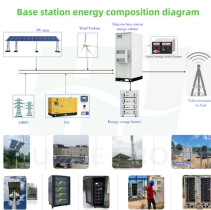

Learn expert-recommended methods for installing and maintaining fiber patch cords to ensure optimal performance, compliance, and long-term reliability.

Ensure reliable network performance by installing and maintaining Fiber Patch Cord with proper handling, cleaning, and cable management tips.