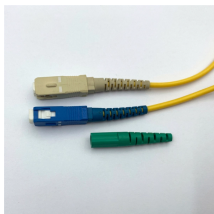

Expert electrical distribution equipment upgrades and modernization solutions, including retrofits and retrofills for improved safety, performance, and reliability.