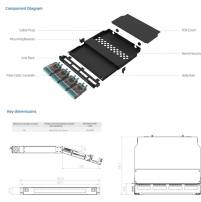

Power Cord Distribution Box

Power Cord Distribution Box

For the big jobs. Dependable power for construction sites, warehouses and trade shows. Power 7 devices from a single 50A source. Six 20A GFCI outlets, one 30A outlet. Rugged 14-gauge steel ...

Browse power distribution boxes with circuit breaker protection and multiple outlet configurations. Shop durable solutions for construction and emergency use.

This sturdy and reliable box is built to provide you with safe & efficient power distribution, whether you're on a job site, hosting an event or dealing with a power outage.

Power Distribution Box, Includes: (1) Twist-Lock 30A 125/250V Power Inlet, (8) 20A 125V 5-20R Power Outlets and (2) 20A 125V 5-20R GFCI Power Outlets. Category: Temporary Power Distribution Boxes.

Contact Us