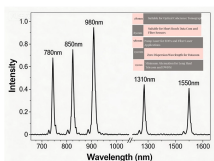

PoE switches that are designed with no fans in the chassis are fanless PoE switches. Regular enterprise-grade switches usually are equipped ...