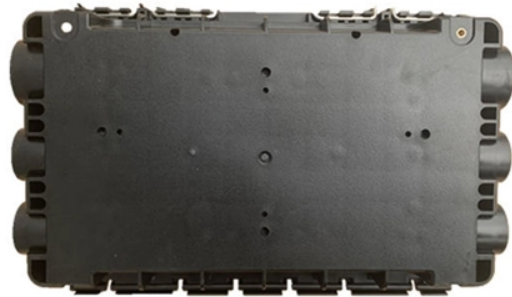

## PoE switches without fans

## PoE switches without fans

Explore economy and build overviews for the action role-playing game Path of Exile.

The High-power fanless PoE switch (24 ports gigabit 4\*10G uplink L3-managed), which provides 24\*10/100/1000 RJ45 ports, 4\* 1000/10G SFP+ slots. It supports fanless high-power PoE output ...