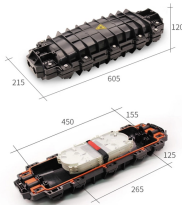

JetStream 24-Port 10/100Mbps + 4-Port Gigabit Smart Switch with 24-Port PoE+