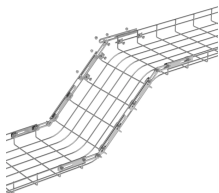

Square recess screwdrivers have a square-shaped socket and protrusion with a slightly tapered tool and socket. This style is becoming increasingly popular for a good reason the tools used to drive them ...

This design allows the screwdriver head to reach into tight spaces where the larger tip of a standard flathead screwdriver won't fit. Tip measurements are similar to those of flathead screwdrivers.

Carriage bolts, distinguished by their square undercut and rounded driveless head, are designed for aesthetics and functional integration into wood and metal assemblies.

Quadrex heads mix Phillips and square drives, giving more grip and less slipping. They are used where a secure hold is needed, like in decking or cabinetry work.

Square recess head screws, often called Robertson screws (named after their Canadian inventor), have a square-shaped socket in the head. It provides excellent torque transfer and driver ...