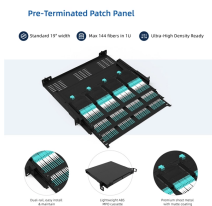

Learn everything about DB box (distribution box): what they are, how they work, wiring diagrams, types, and how to choose the right one.