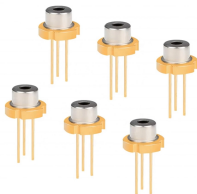

Learn the step-by-step process of customizing complete distribution boxes tailored to your needs. From requirement confirmation to design, production, and testing, find out how to get a ...