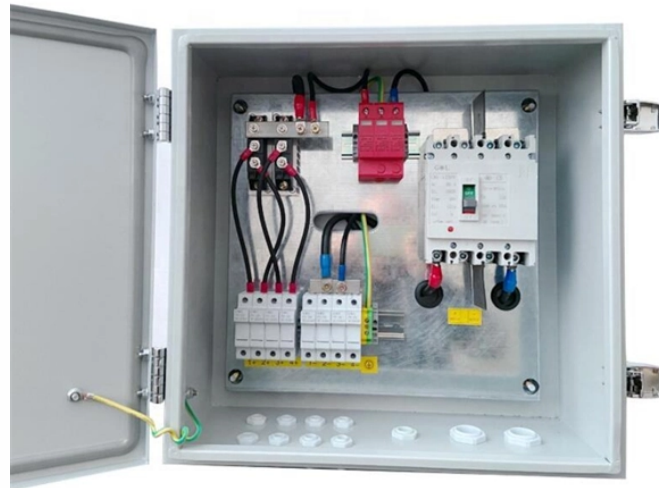

## Outdoor wall-mounted optical cable box

CommScope wall boxes offer efficient fiber connectivity. Easy installation, versatile sizes, and superior cable management.

This wall mount fiber optic enclosure is meant for outdoor use and can accommodate up to 48 fiber connections. It is used to interconnect fiber splices and terminated fiber cables.

Fiber Optic Distribution Box, 12 Port Wall Mount Enclosure with 12 SC APC Adapters, Singlemode, FTTH, IP65 Waterproof Outdoor/Indoor Use - 9.45" x 8.66" x 2.56"

This 2 port Outdoor Wall Mounted Optical Fiber Distribution Box FTTH Termination Box is used for splicing and termination between indoor SC LC FC fiber optic cable and pigtailed. used for wall ...

Fiber Optic Distribution Box, 12 Port Wall Mount Enclosure with 12 SC APC Adapters, Singlemode, FTTH, IP65 Waterproof Outdoor/Indoor Use - 9.45" x 8.66" x 2.56"

With the changing seasons presenting new challenges for your fiber optic network to overcome, Primus Cable offers Outdoor Fiber Distribution Boxes that are designed and manufactured to endure harsh ...

It offers an easy point of convergence for splicing and connecting in wall mount applications. The cabinet is composed of two parts, one links with optical cables for fusion connections between optical cable ...