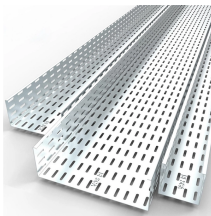

## Outdoor wall-mounted optical cable box

CommScope wall boxes offer efficient fiber connectivity. Easy installation, versatile sizes, and superior cable management.

This wall mount fiber optic enclosure is meant for outdoor use and can accommodate up to 48 fiber connections. It is used to interconnect fiber splices and terminated fiber cables.

Fiber Optic Distribution Box, 12 Port Wall Mount Enclosure with 12 SC APC Adapters, Singlemode, FTTH, IP65 Waterproof Outdoor/Indoor Use - 9.45" x 8.66" x 2.56"

This 2 port Outdoor Wall Mounted Optical Fiber Distribution Box FTTH Termination Box is used for splicing and termination between indoor SC LC FC fiber optic cable and pigtailed. used for wall ...

Fiber Optic Distribution Box, 12 Port Wall Mount Enclosure with 12 SC APC Adapters, Singlemode, FTTH, IP65 Waterproof Outdoor/Indoor Use - 9.45" x 8.66" x 2.56"

With the changing seasons presenting new challenges for your fiber optic network to overcome, Primus Cable offers Outdoor Fiber Distribution Boxes that are designed and manufactured to endure harsh ...

It offers an easy point of convergence for splicing and connecting in wall mount applications. The cabinet is composed of two parts, one links with optical cables for fusion connections between optical cable ...