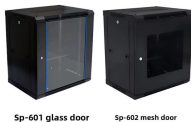

When wiring outdoors, choosing the right surface mount electrical box is essential for safety, durability, and easy installation. This guide highlights top weatherproof options, including metal and aluminum ...

Mesh door/glass door optional

Sp-601 glass door Sp-602 mesh door

Online shopping from a great selection at Tools & Home Improvement Store.