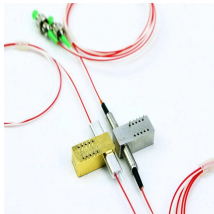

Protect your outdoor electrical connections from rain, snow, sun & dust with our durable, UL Listed Daier outdoor junction boxes. Find the perfect size & style for outlets, switches, lights & timers.

This Cable Distribution Box offers compact, weatherproof MV solutions for underground and outdoor power distribution systems.