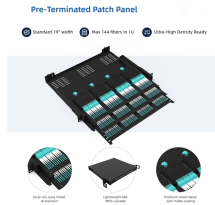

Optical power of secondary fiber distribution box

Optical power of secondary fiber distribution box

One such critical component is the Optical Splitter. If you've ever wondered how a single fiber from your internet service provider can deliver service to an entire neighborhood or apartment ...

It describes the components and features of FDBs, including their waterproof design, fiber management capabilities, splitter installation options, and environmental specifications.

Engineering Explanation In FTTH architectures, splitters determine how optical power is distributed from a central feeder fiber to multiple subscriber branches. Split ratio selection directly ...

Feature: 12 ports optical fiber distribution box is used for the fusion splicing, splitting, wiring transmission and other functions of the optical transmission terminal; It can effectively terminate, protect and ...