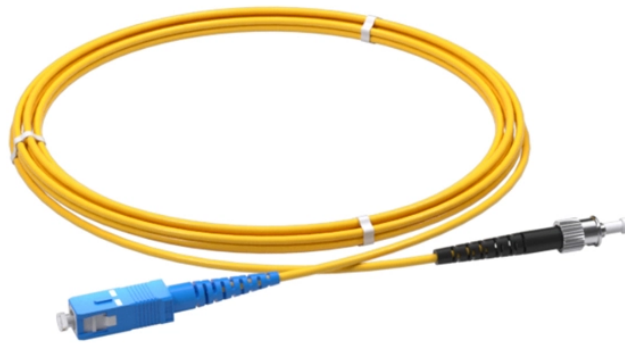

## Optical power meter unit size

## Optical power meter unit size

Find optometrists and ophthalmologists near you for eye exams, new glasses, and contact lenses. Search VSP's nationwide network of eye doctors.

Accurate optical power meters for -60 to +10 dBm, 750-1700 nm. Ideal for PICs, CPOs, automated testing, and general optical applications.

The L-com FOTM-OPM-AH is a handheld, multi-wavelength power meter. The FOTM-OPM-AH features a single channel design, with the ability to handle higher-powered inputs over seven (7) commonly ...

Together with the analog output it is ideal for automated optical alignment. Additionally, choose from 1 to 4 detectors and remote-head options for the ultimate, flexible power meter solution.

Eye Glasses, Rx Sunglasses & Contacts Lenses  
Shop the largest selection of affordable eye glasses, prescription sunglasses, and eyewear for men, women, and kids.

This unit is essentially a triple power meter, with a collection of wavelength filters and optical couplers. Proper calibration is complicated by the varying duty cycle of the measured optical signals.