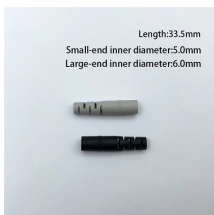

Providing robust 16 dB link budget over 40km single-mode fiber, this 10G BiDi module reduces infrastructure costs while maintaining performance. Supporting multi-rate transmission from 1.25 to ...