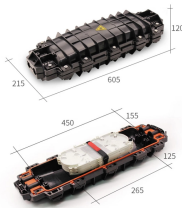

### Overview

An optical module is a typically hot-pluggable optical transceiver used in high-bandwidth data communications applications. Optical modules typically have an electrical interface on the side that connects to the inside of the system and an optical interface on the side that connects to the outside world through a fiber optic cable. The form factor and electrical interface are often specified by an interested group using a (MSA). Optical modules can either plug into a front pa.

## Optical Module v1 1

View the TI Optical module block diagram, product recommendations, reference designs and start designing.

The optical connectors provide a means to connect the optical module to the front plate of the host switch. The optical module may be pigtailed or have an integrated optical connector.