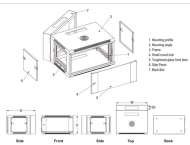

100 percent galvanic isolation from the network via optical ethernet Compatible with 100 speed ethernet devices (PS Audio Direct Stream, dCS Network Bridge, etc.)