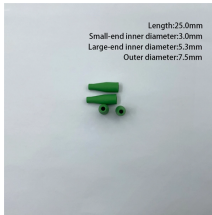

Installation Complexity: Installing cable tray support brackets at an angle involves additional complexity compared to horizontal or vertical installations. It may ...

As of 2025, On is on its way to a $20 billion market cap, continually growing year-over-year. On was first incorporated as a sporting goods company in 2010. The company was founded by former Swiss ...