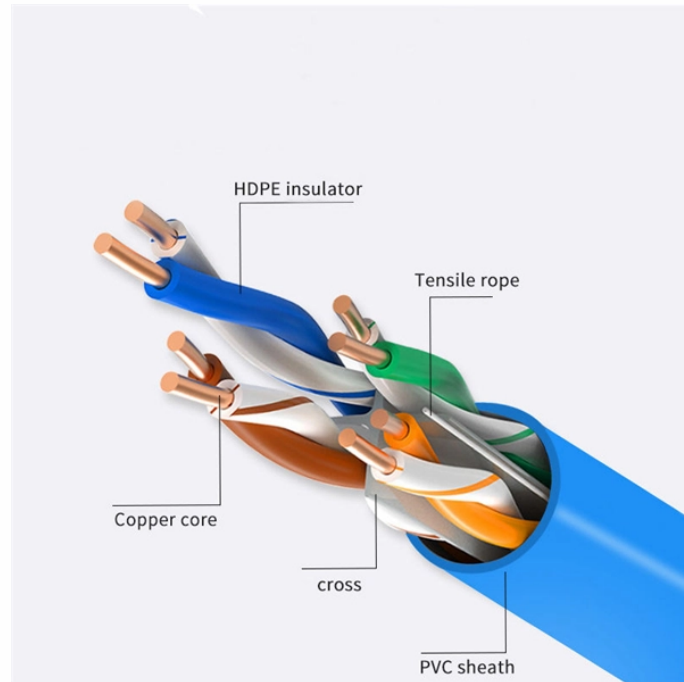

## Offshore Price Dedicated Switch 2 5G

## Offshore Price Dedicated Switch 2 5G

Shop web-managed 2.5G switches from trusted brands. Enjoy plug-and-play setup with professional-grade management features.

Discover high-performance 2.5G managed switches for your network. Find options with 10G SFP+ ports and advanced features like VLAN and QoS support.