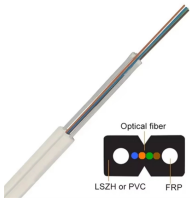

## OTDR Fiber Optic Tester Optical Port

**MPO-MPO** Low Smoke Halogen Free Sheath

Multimode 10 Gigabit 12 pole OM4

Insertion loss <0.35dB Return loss >50dB

Henkion OTDR Fiber Optic Tester 1310/1550nm 26/24dB Support 1310/1490/1550/1577nm Live OTDR Tester Optical Fiber Teste OPM,LS,OLS,Event Map,Cable Tester,8 Style of otdr Adapters

Verifying the integrity of the fiber optic cables with the right OTDR testing methods has never been more vital to be able to quickly identify and locate faults. Getting it right the first time when installing or ...

Optical Time Domain Reflectometer (OTDR) is a tool used for fiber optic testing.

Whether you need equipment for troubleshooting or maintenance, we have the tools you need to ensure the integrity of your fiber optic network. Do you have a damaged OTDR, hand held or other piece of ...

Integrated light source, power meter, VFL and optional connector inspection tool will ensure technicians have everything they need to locate and resolve optical network issues.

Enter the Optical Time-Domain Reflectometer (OTDR) —a powerful tool for diagnosing, testing, and maintaining fiber optic cables. This guide dives deep into OTDR technology, its ...