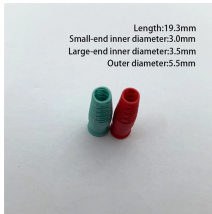

Henkion OTDR Fiber Optic Tester 1310/1550nm 26/24dB Support 1310/1490/1550/1577nm Live OTDR Tester Optical Fiber Teste OPM,LS,OLS,Event Map,Cable Tester,8 Style of otdr Adapters

Verifying the integrity of the fiber optic cables with the right OTDR testing methods has never been more vital to be able to quickly identify and locate faults. Getting it right the first time when installing or ...