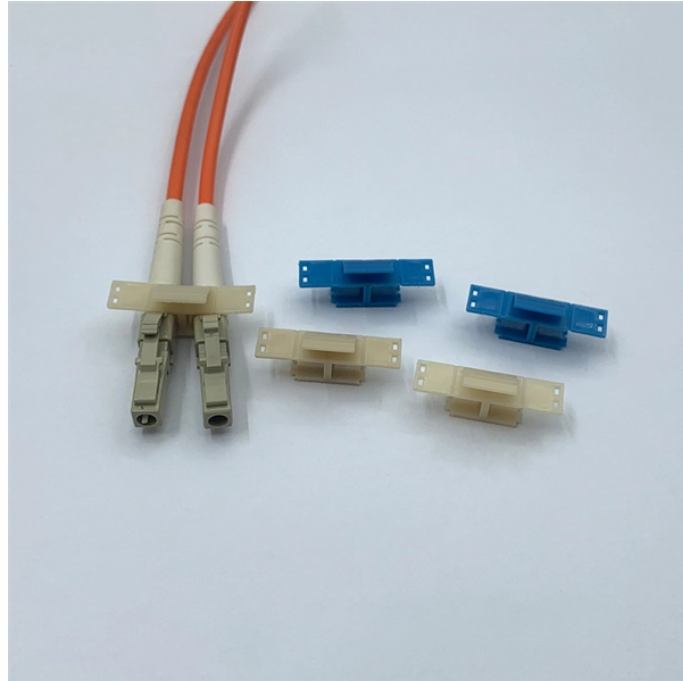

OST junction box

OST junction box

Oldcastle Infrastructure offers junction boxes in a variety of sizes and customization to meet your application needs. Underground junction boxes protect and provide easy access to communications, ...

Our Christy range of concrete enclosures, lids and accessories provides robust, durable utility access in deliberate traffic environments and high-impact applications.

Shop products from small business brands sold in Amazon's store. Discover more about the small businesses partnering with Amazon and Amazon's commitment to empowering them. Learn more. ...

Choose from our selection of junction boxes, including over 2,800 products in a wide range of styles and sizes. Same and Next Day Delivery.

Interface Boxes (Standard) provided with Type 1 and Type 2 cables are assembled with integral cables for connection to Ouster's sensors. This cable cannot be disconnected from the interface box, as ...

Passive 4-, 6-, and 8- port junction boxes provide wiring consolidation, whether combining input signals or distributing output signals. Up to 16 I/O signals can be consolidated over a single home-run ...