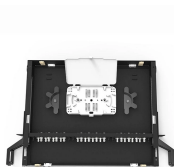

ODF Fiber Optic Distribution Table

ODF Fiber Optic Distribution Table

An Optical Distribution Frame (ODF) is the central hub of your fiber optic network. It manages the connection, splicing, and distribution of optical signals in a single location.

Overview The ODF is a purpose-made rack designed to accommodate high density Feeder Panels or Splitter Panels used in FTTH PON networks. The rack can be made as a stand-alone solution, or it ...

Modular design for 19" standard frame Built in splice and distribution modules Each module has reliable positioning devices Modules can be drawn out from the enclosure

Enter the Optical Distribution Frame (ODF)—a foundational component that serves as the “nerve center” for fiber optic management, enabling seamless connectivity, efficient maintenance, ...

An Optical Distribution Frame (ODF) is a dedicated unit designed to organize, terminate, and interconnect fiber optic cables. It brings together fiber splicing, patching, and cable routing in a ...