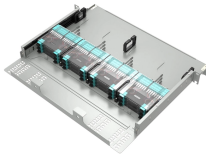

ODF Fiber Optic Distribution Table

ODF Fiber Optic Distribution Table

An Optical Distribution Frame (ODF) is the central hub of your fiber optic network. It manages the connection, splicing, and distribution of optical signals in a single location.

Overview The ODF is a purpose-made rack designed to accommodate high density Feeder Panels or Splitter Panels used in FTTH PON networks. The rack can be made as a stand-alone solution, or it ...

Modular design for 19" standard frame Built in splice and distribution modules Each module has reliable positioning devices Modules can be drawn out from the enclosure

Enter the Optical Distribution Frame (ODF)—a foundational component that serves as the “nerve center” for fiber optic management, enabling seamless connectivity, efficient maintenance, ...

An Optical Distribution Frame (ODF) is a dedicated unit designed to organize, terminate, and interconnect fiber optic cables. It brings together fiber splicing, patching, and cable routing in a ...