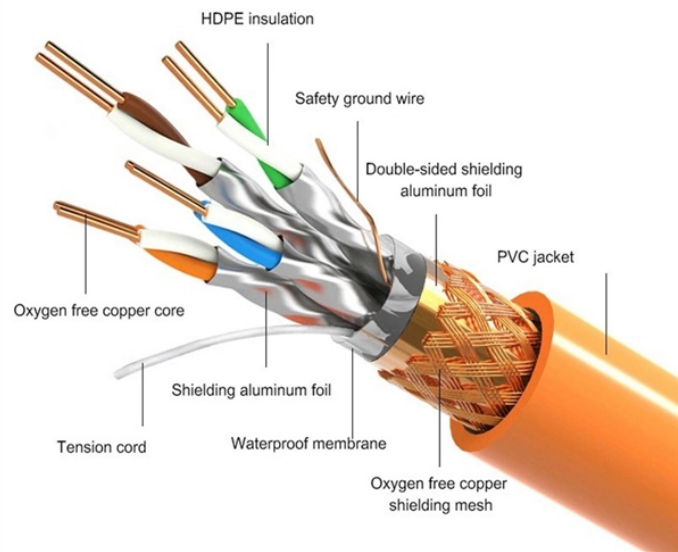

Nortel optical modules

PRODUCT DETAILS

Nortel optical modules

Shop Nortel NTCA06TQ09 | OpTera Connect DX Optical GBIC Transceiver Module online for extended fiber optic connectivity. Designed for seamless data transfer. Order today from Goto Direct!