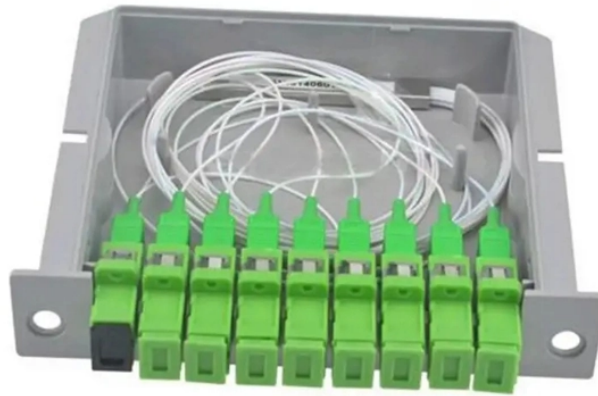

New Zealand Thermal Exit IP68

Overview

Re-enterable and flame retardant for cables at 90°C, this is a robust jointing solution. Non-toxic and non-classified as hazardous under CLP Electrical performance: CEI EN 50393 as applicable Gel: UL 94-HB Halogen free: according to CEI EN 50267 2-2 This no touch button has a touchless proximity switch activated by close proximity of the hand. No need to touch making it ideal for clean environments. Adjustable timer and proximity range. The full title of the standard is “Degrees of protection provided by enclosures (IP Code)”. Full 'Plug and Play' Electrical Systems, including fully loaded Cable assembly. The Rapid Joint IP68 has been tested to rigorous International Standards, validating its outstanding performance characteristics.

New Zealand Thermal Exit IP68

Here you will find all the OverBoard waterproof cases that are IP68 rated, meaning they are submersible to depths of up to 6m / 19ft for 60 minutes.

IP42 - Commonly referred to as "weatherproof". This rating actually means that a probe of 1mm diameter cannot enter the enclosure and it is protected against vertically falling drops. Typically this rating ...