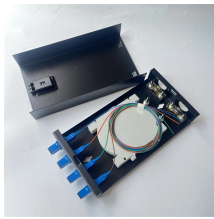

New Zealand Thermal Exit IP68

Overview

Re-enterable and flame retardant for cables at 90°C, this is a robust jointing solution. Non-toxic and non-classified as hazardous under CLP Electrical performance: CEI EN 50393 as applicable Gel: UL 94-HB Halogen free: according to CEI EN 50267 2-2 This no touch button has a touchless proximity switch activated by close proximity of the hand. No need to touch making it ideal for clean environments. Adjustable timer and proximity range. The full title of the standard is “Degrees of protection provided by enclosures (IP Code)”. Full 'Plug and Play' Electrical Systems, including fully loaded Cable assembly. The Rapid Joint IP68 has been tested to rigorous International Standards, validating its outstanding performance characteristics.

New Zealand Thermal Exit IP68

Here you will find all the OverBoard waterproof cases that are IP68 rated, meaning they are submersible to depths of up to 6m / 19ft for 60 minutes.

IP42 - Commonly referred to as "weatherproof". This rating actually means that a probe of 1mm diameter cannot enter the enclosure and it is protected against vertically falling drops. Typically this rating ...