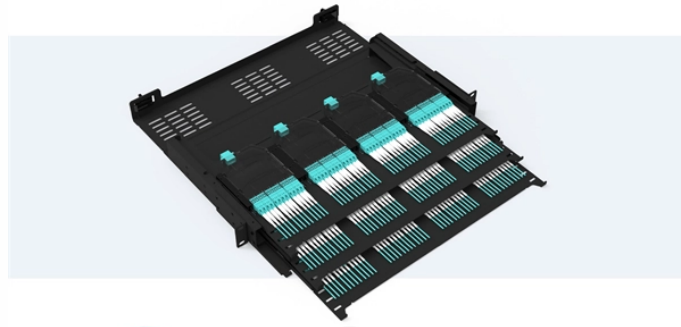

## Netherlands Certified Aggregation Switch 1G

### Pre-Terminated Patch Panel

- Standard 19" width
- Max 144 fibers in 1U
- Ultra-High Density Ready

Dual-rail, easy install & maintain

Lightweight ABS MPO cassette

Premium sheet metal with matte coating

## Netherlands Certified Aggregation Switch 1G

These aggregation switches support advanced VLAN for flexible traffic segmentation, advanced QoS for prioritizing network traffic, IGMP/MLD Snooping for optimizing network performance, and ...

The switch can be deployed either as a top-of-rack switch in the data center, or as a carrier access/aggregation switch. The AGR110 hardware comes with high ...

Nodexon's NX-3875-28S4X aggregation switch is a manageable Layer 3 switch that comes with eight 1G combo ports. It is developed to keep up with growing combination requirements such as, it ...