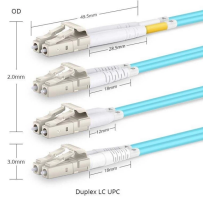

Nepal ONT Optical Network Terminal SFP

Overview

NTU-SFP-200 is a high-performance subscriber terminal designed for communication with higher-level equipment of passive optical networks and providing broadband access services to the end user. Connection with GPON networks is implemented via PON interface. The XPON STICK optical module, referred to as the "SFP (SFP+) packaged PON ONU module" in China Telecom's enterprise standards, is primarily used to replace SFU optical modems, enabling gigabit (10-gigabit) single-port photoelectric conversion in PON networks. The XPON STICK optical module fully. Discover real-world insights on replacing ISP ONT with GPN SFP Stick for rural FTTH deployment. Learn technical details, benefits, risks, and practical tips for successful DIY broadband upgrade. Shop GPON SFU ONT with 1-Port - Optical network terminal ONT - White - CE - IEEE 802. 5 Mbits online at a best price in Nepal. B0BZSRWCS4 Supports PON downstream of 2.

NTU-SFP-200 is a high-performance subscriber terminal designed for communication with higher-level equipment of passive optical networks and providing broadband access services to the end user.

The HG8245, an optical network terminal (ONT), is a high-end home gateway in FTTH solution. By using the GPON technology, ultra-broadband access is provided for home and SOHO users. The ...