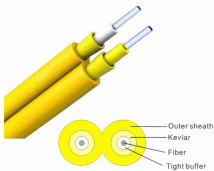

With the ability to control up to eight systems at once, these devices help reduce clutter and simplify workflow in multi-system environments. Explore a range of 8 port KVM switches designed to support ...