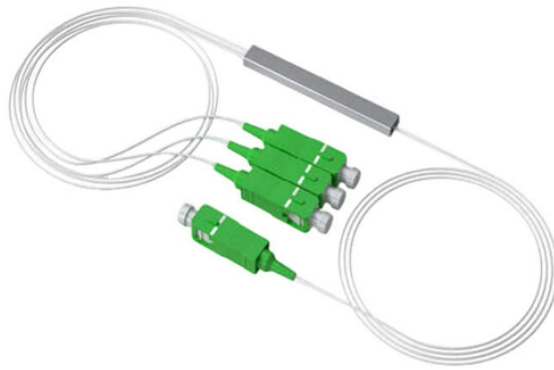

Multi-channel network KVM switch

Overview

The first step to finding the right KVM switch is taking inventory of what you'll use it with: specifically, the number of computers, monitors, and additional peripherals, such as a keyboard and mouse. Yo.

Multi-channel network KVM switch

Shop a wide selection of KVM Switches at Amazon . Free shipping and free returns on eligible items.

KVM Switches Online offers a variety of KVM Switches with built-in dual, triple, or quad-monitor support. These KVM Switches feature multiple video ports for each source, as well as the KVM user station (s).

Engineered for impeccable sound and clarity with optimal compatibility. The KN series KVM over IP switch provides local console and remote over IP access for users to monitor and access their entire ...