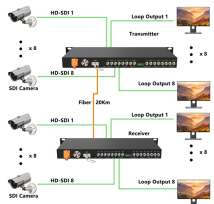

Mr150 cable tray

Mr150 cable tray

Features Pre-galvanised tray 25mm return flange
Medium duty Supplied in 3 metre lengths

M Series - Straight Reduce PVC cable tray 150mm
to 100mm MR15010 Add to My Products Compare

2 wire mesh cable tray sections are 1,500 mm
long, 150 mm wide and 50 mm tall to organize
copper cabling and eliminate clutter and stress in
your data center.

Legrand Swifts MRFL/150/PG Medium Duty Cable
Tray 150mm 3Metre Pre ...

Medium duty cable tray is manufactured from a
pre-galvanised steel and comes with a strong and
durable system that has been designed with fast-
fit. The maximum safe working load can be ...

Legrand Swifts Cable Tray is used to guide and support insulated cables used for power distribution, control, and communication it is an effective way to manage cable in commercial and industrial ...