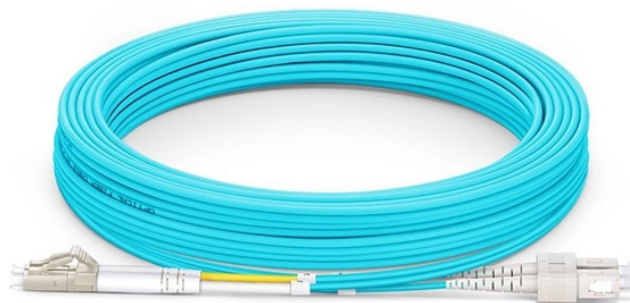

Modular Energy Storage Cabinet with Anti-Certificate Leveling in Indonesia

Overview

With its factory-direct pricing, high efficiency, long lifespan, and safety, Highjoule's BESS Battery Energy Storage Cabinet 200kWh is an ideal energy storage system choice. HLC Sheet Metal Factory - Indonesia Energy Storage Cabinet Sheet Metal Processing Manufacturers, Providing Energy Storage Cabinet Shell Processing, Energy Storage Cabinet Design, Energy Storage Cabinet Customization, Large Source Factory, Good Quality, Excellent Price, Fast Delivery, Providing. Highjoule's industrial and commercial energy storage system adopts an integrated design concept, with integrated batteries, battery management system BMS, energy management system EMS, modular converter PCS and fire protection system in one. Scalable 261KWH-400KWH C&I ESS for peak shaving, backup power & renewables integration. Certified to GB/T 36276, UL1973, UL9540A. GSL ENERGY, as a specialized BESS manufacturer, can customize home energy storage and commercial and industrial energy storage solutions for homes, resorts, factories, and telecommunication islands all over Indonesia, to provide clean, independent, stable, and cost-effective Electricity. We ensure seamless integration of all BESS & PCS components with the existing infrastructure Integration of Battery