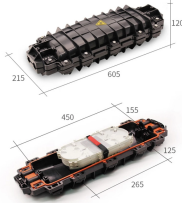

Mini Industrial Gigabit Switches

Mini Industrial Gigabit Switches

Buy Mini Industrial 5 Ports Gigabit PoE Switch - Hardened RJ45 10/100/1000Mbps 802.3at 30W/Port Ethernet Din Rail Mount PoE+ Unmanaged 10Gbps Switching Capacity with fast shipping and top ...

The latest MINI pricing, reviews, photos and videos from the trusted experts at Kelley Blue Book.

This gigabit ethernet switch features a 5-port configuration, supporting 10/100/1000T speeds for seamless connectivity. Its wide 12-48VDC power input range offers flexibility in installation for various ...