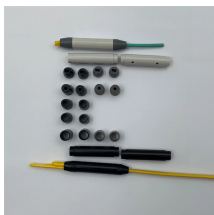

It combines the functions of a KVM switch with those of a KVM extender. While KVM extenders allow the transmission of video, keyboard and mouse signals over longer distances, KVM matrix switches ...

The Matrix solution is a self contained high performance switching system, that includes the matrix switch, as well as the receiver and transmitter. The system supports both digital and analog video ...

Function of switching via serial command on Rextron HDMI Matrix KVM is especially designed for industrial control and communication purposes to enhance the functionality of KVM Switch and serial ...

Check our ATEN products: KVM, Professional Audio/Video, Energy Intelligence Rack PDU, Mobility & USB, Data Communication and Cables. | Matrix KVM Switches | ATEN Corporate Headquarters