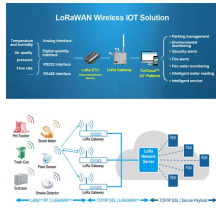

Malta electrical distribution box custom price

COPYRIGHT © 2026 HYDROELECTRIC LTD.

Products > ELECTROMECHANICAL COMPONENTS > ENCLOSURES & BOXES > PLASTIC CBP4878 JUNCTION BOX IP55 GREY 300 x 220 x 120mm
More Info > CBP0009 JUNCTION BOX ...