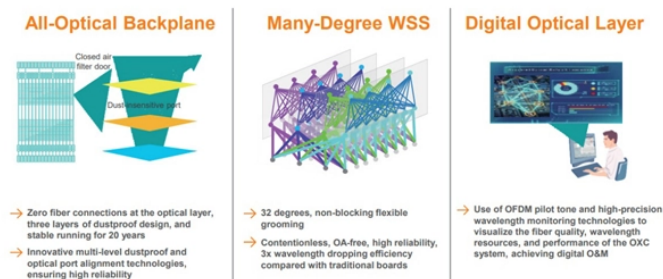

Maldives Project Quotation 10G Coherent Optical Module

Overview

LINK-PP LS-SM5510-A0C SFP+ 10Gbps Compatible HW SFP-10G-ZR100 1550nm 100km DOM LC SMF Transceiver Module. This SFP+ Module is equipped with an LC duplex connector, reaching a link up to 100km over OS2. Digital diagnostics monitoring is available via a 2-wire serial interface specified. MaldivesTenders offers the most up-to-date and comprehensive listings of public and government and private tenders across Maldives. 3ba 100GBASE-LR4, and IEEE 802. SFP+ offers the. Single-fiber bidirectional (BIDI) optical modules must be used in pairs. For example, SFP-10G-BXD1 must be used with SFP-10G-BXU1.

Maldives Project Quotation 10G Coherent Optical Module

Amphenol's 10G SFP+ optical modules include SFP+ AOC. They are compliant with SFP+ MSA, SFF-8431 and SFF-8472, and are mainly used in Telecom, Wireless, InfiniBand, and Fiber Channel.

This setup aggregates ten 10G SFP+ connections into a single 100G port, making it the preferred upgrade path for modern data centers and high-speed transport networks.

For us, the 10G optical module needs to be replaced as long as it can be used generally for about a year. They are very affordable, and we are pleased with them.

Featuring low power consumption and high speed, this 10G SFP+ transceiver is ideal for data centers, 10G Ethernet, Fiber Channel, etc. HW SFP-10G-ZR100 is SFP+ MSA Compliant.

Coherent FTL4S1QE1C Optical Transceiver is a hot-pluggable transceiver module designed for 40 Gigabit Ethernet links over duplex multi-mode fiber (MMF). The FTL4S1QE1C complies with the ...