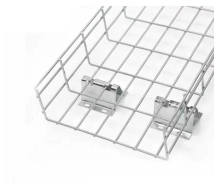

Sale!

Discover the ultimate in versatility with our LV Cable Class 2 (Flat) - CU/PVC/PVC 2C x 6mm² and 2CX10MM! For more information about our products please contact : 3338170 or viber : ...

Because of their lighter weight aluminum cable trays are easier to install than steel cable tray.