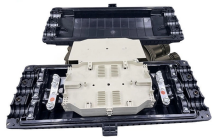

Sale!

Discover the ultimate in versatility with our LV Cable Class 2 (Flat) - CU/PVC/PVC 2C x 6mm² and 2CX10MM! For more information about our products please contact : 3338170 or viber : ...

Because of their lighter weight aluminum cable trays are easier to install than steel cable tray.