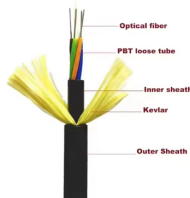

Perfect for homes and families. Enjoy reliable 300Mbps fibre internet at just RM99/month with CelcomDigi. Dedicated fibre coverage for East Sabah region. Experience reliable, high-speed ...