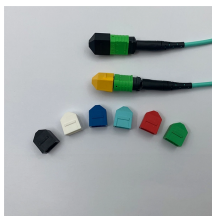

It discusses the architecture and components of the solution, including control plane, data plane, routing, authentication, and onboarding of SD-WAN devices. It covers redundancy of SD ...