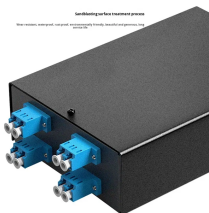

Shop Our Inventory Of Cable Tray Online. Graybar Is Your Trusted Distributor For Cable Tray And Fittings.